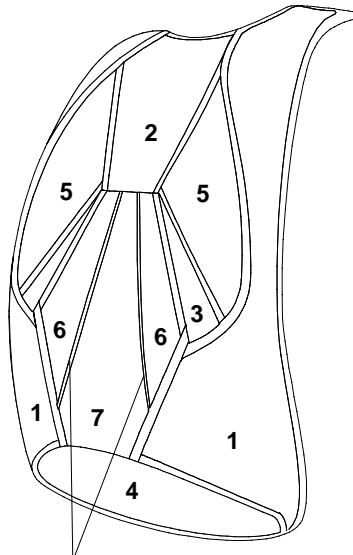

STANDARD FEATURES:

- 3-Ring release system
- Covered risers
- Covered housings
- Step-in harness
- Single pin reserve ripcord
- High drag pilot chutes
- Velcroless flap closing
- Double width leg pads
- Configured for square reserve
- Cypres ready

The SIDEWINDER comes with main risers /toggles, main and reserve pilot chutes/bridles/deployment bags, the reserve ripcord and cutaway handle.

8 - Optional Accent Stripes